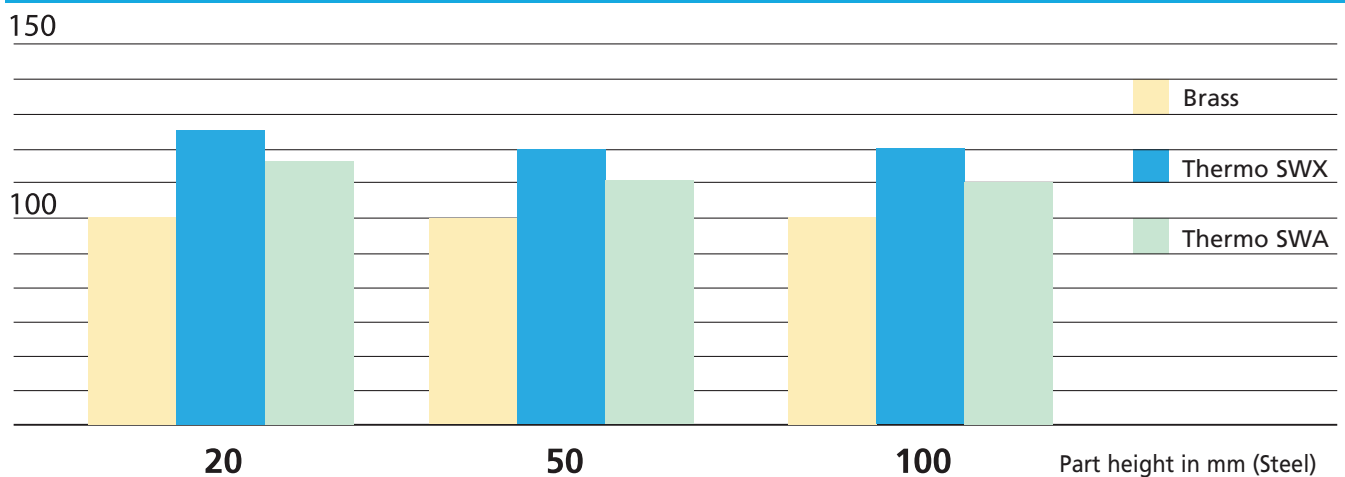

Relative cutting speed [%]

↳ TECSPPOOL and TECFIL are THERMOCOMPACT brand names
Z.I route de Sarves, Metz-Tessy B.P 21
74 371 Pringy Cedex - France - Tel. (33) 04 50 27 20 02 - Fax (33) 04 50 27 17 37
www.thermocompact.com

SPEED & SUPER PRECISION